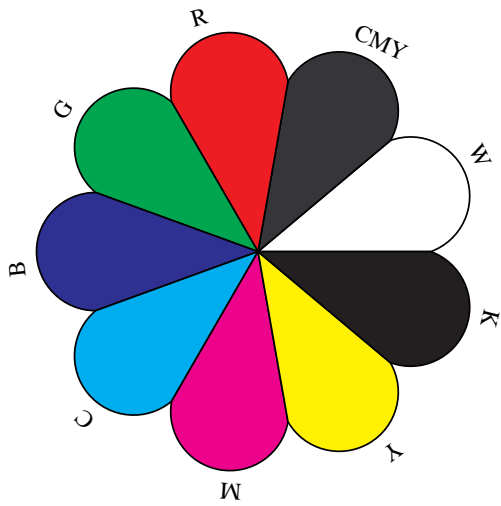

Iris IMPRESSARIO PostScript Test Page

Version 1.1

1 Degree Radial Lines

Interpreter Information

Product: GPL Ghostscript
 Version: 3010 Revision: 10000
 Language Level: 1 2

Interpreter Performance

Graphics:	0.00	seconds
RAM & Fonts:	0.01	seconds
Mathematics:	0.00	seconds
Total:	0.01	seconds

Imageable Area Info

Width: 8.500" Height: 11.000"
 Lower Left x: 0.000" y: 0.000"
 Upper Right x: 8.500" y: 11.000"
 Resolution x: 720 dpi y: 720 dpi

Performance Rating Index

Perf. Index	Apple LaserWriter	Apple LaserWriter II NTX	QMS PS 2000	This Interpreter
Graphics	1.0	2.8	122.0	